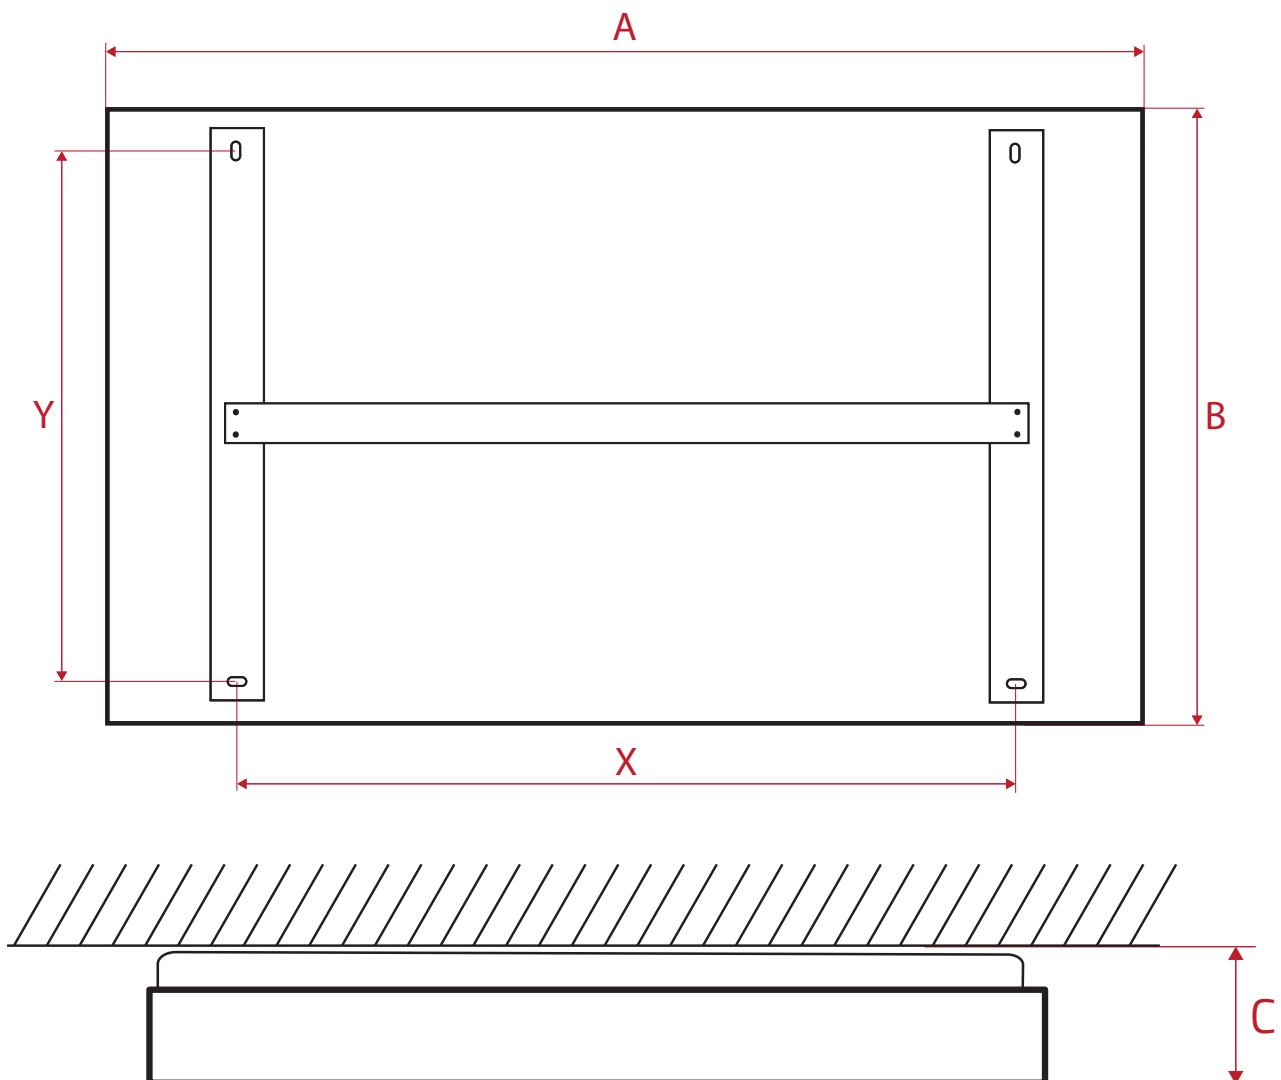

¹ Actual power is within range specified by IEC 60335-1:2010.

MODELS OVERVIEW cont.

DIMENSIONS & WEIGHTS

MODEL	A (mm)	B (mm)	C (mm)	X (mm)	Y (mm)	WEIGHT (kg)
ECORA LED 150	835	255	37	568	115	4.9
ECORA LED 200	535	535	37	277	382	5.3
ECORA LED 200dl	835	385	37	573	241	5.8
ECORA LED 250	1035	285	37	716	134	6.3
ECORA LED 300	635	635	37	371	482	6.5
ECORA LED 400	885	535	37	618	382	6.9
ECORA LED 500	975	635	37	716	482	7.9
ECORA LED 500dl	1035	535	37	716	382	7.8
ECORA LED 600	1235	535	37	972	382	9.2
ECORA LED 700	1235	635	37	972	482	9.3